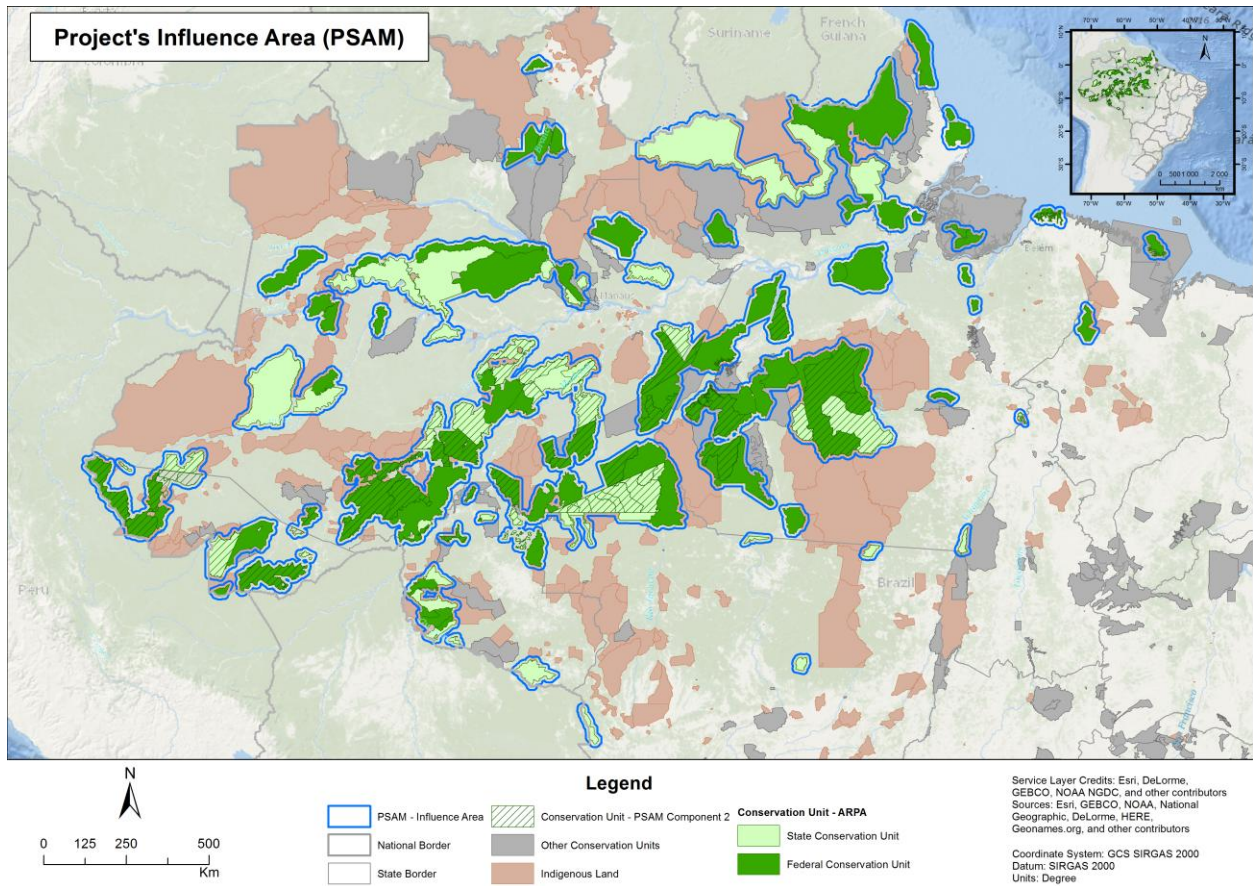

Annex 8: Map of Project Intervention Area

BRAZIL: Amazon Sustainable Landscapes Project

Source: Prepared by MMA